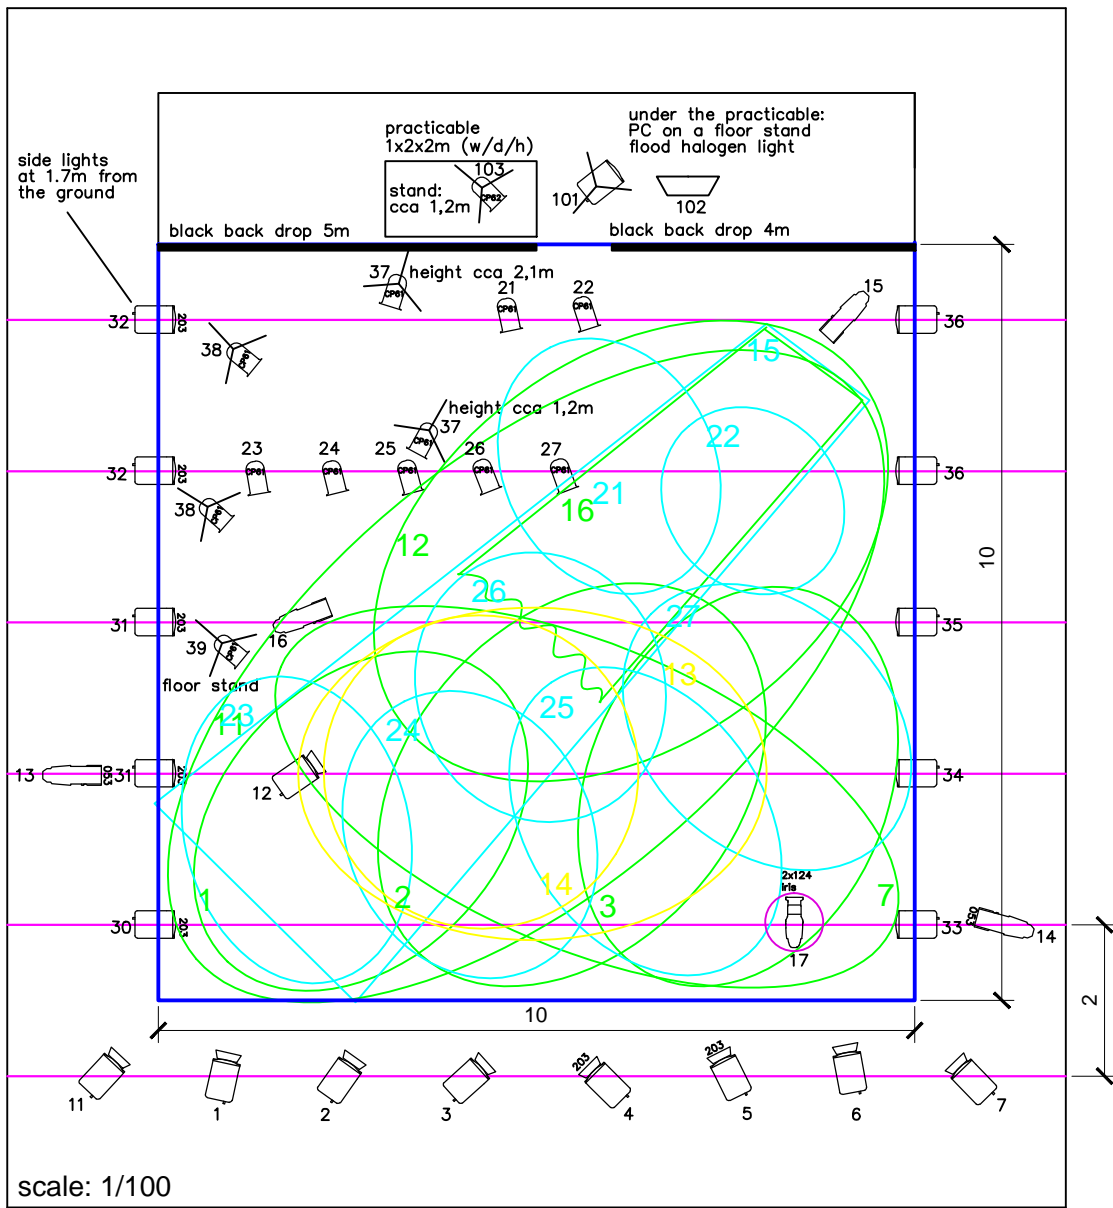

Natasa Novotna: Sacrebleu

Focus side lights (30-36)

Focus behind the backdrop (101-103)

Focus booms (37-39)

- | | | | |
|--------------------|----------------------|----------------|------------|
| Fresnel 1Kw | ETC zoom 25-50 deg | stand | gel number |
| PC 1Kw + barndoors | ETC 750W 19 deg | channel number | |
| PAR 64 | assym. halogen 1000W | | |