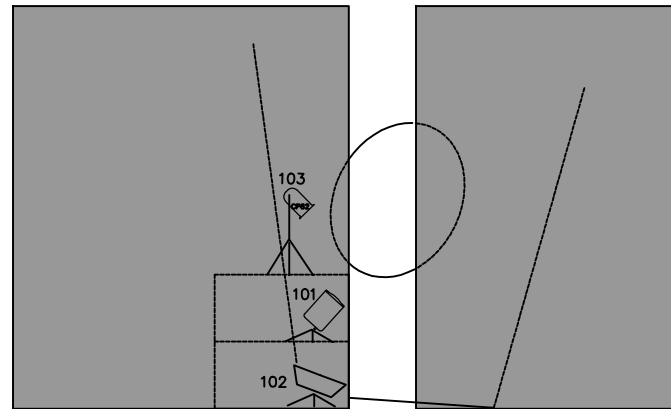

Natasa Novotna: Sacrebleu

Focus side lights (30-36)

Focus behind the backdrop (101-103)

Focus booms (37-39)

- | | | | |
|--------------------|----------------------|----------------|------------|
| Fresnel 1Kw | ETC zoom 25-50 deg | stand | gel number |
| PC 1Kw + barndoors | ETC 750W 19 deg | channel number | |
| PAR 64 | assym. halogen 1000W | | |